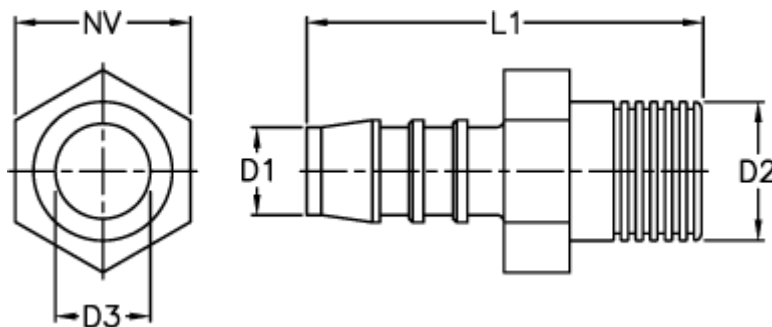

Article number: 027108919012

Description: Norma hose coupling GES 12 / 3/8 NPT

## Measures

---

D1 = 12

D2 = 3/8 NPT

D3 = 8.6

L1 = 48.0

NV = 17